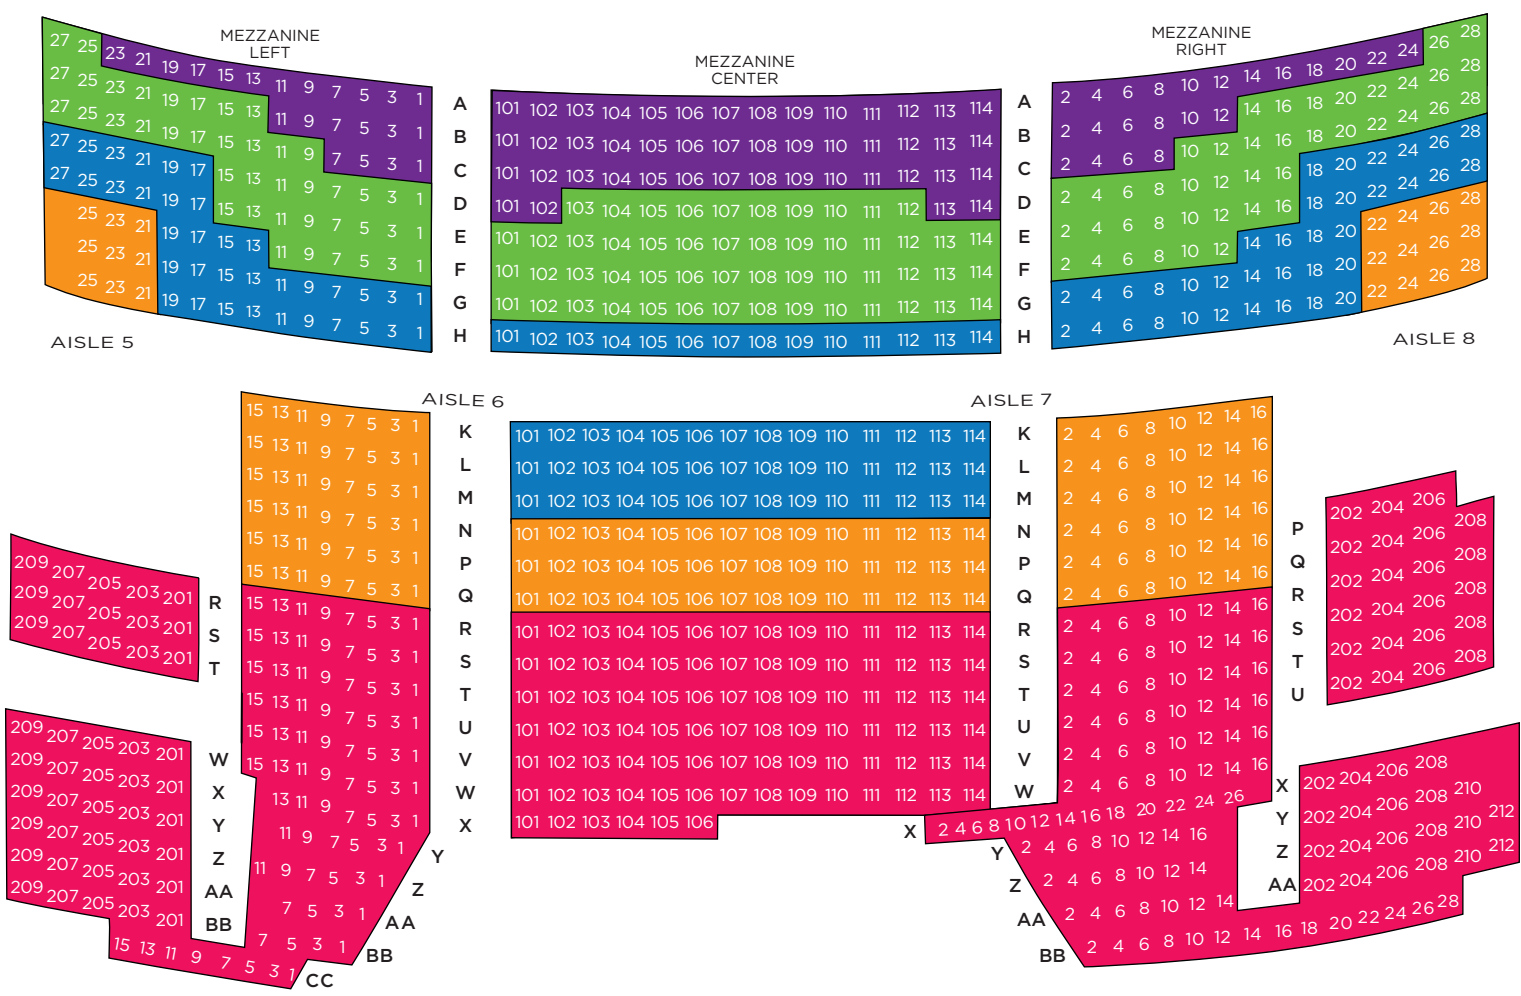

▲
STAGE
ORCHESTRA LEVEL

- Zone 1
- Zone 2
- Zone 3
- Zone 4
- Zone 5

▲
STAGE
MEZZANINE LEVEL

2021/22 Season Ticket Seating Chart

The 5th Avenue Theatre | 1308 5th Avenue | Seattle, WA 98101