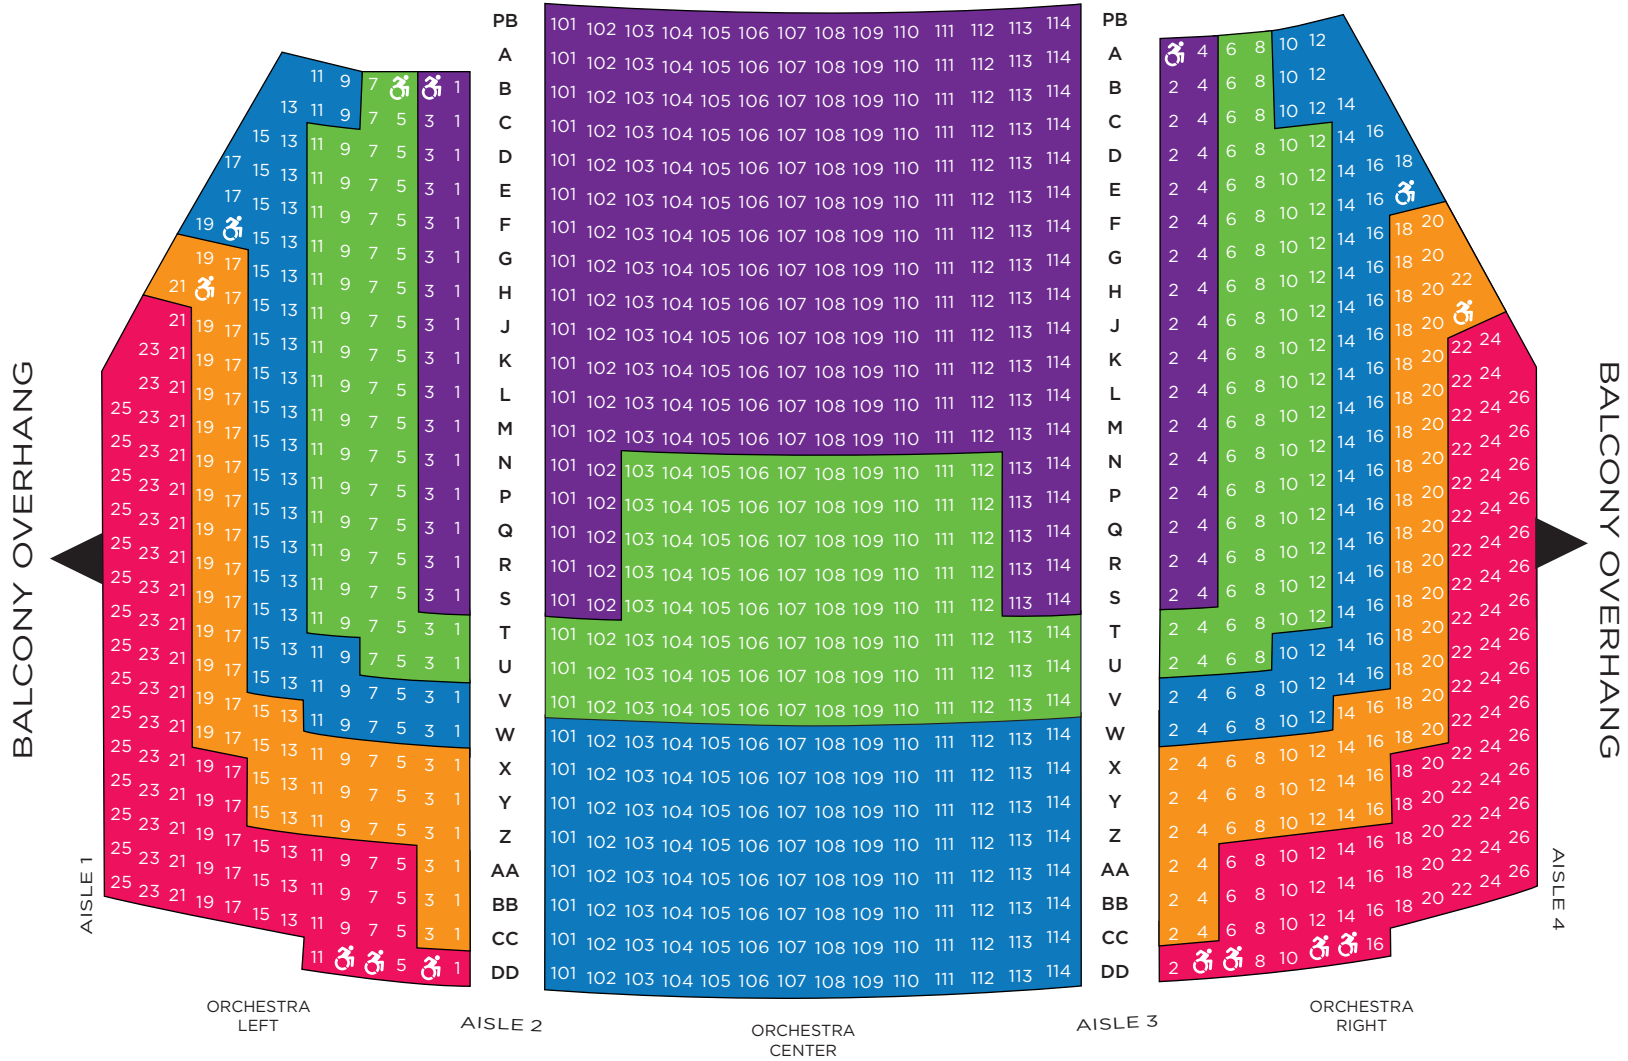

▲
STAGE
ORCHESTRA LEVEL

- Zone 1
- Zone 2
- Zone 3
- Zone 4
- Zone 5

▲
STAGE
MEZZANINE LEVEL

2021/22 Season Ticket Seating Chart

The 5th Avenue Theatre | 1308 5th Avenue | Seattle, WA 98101